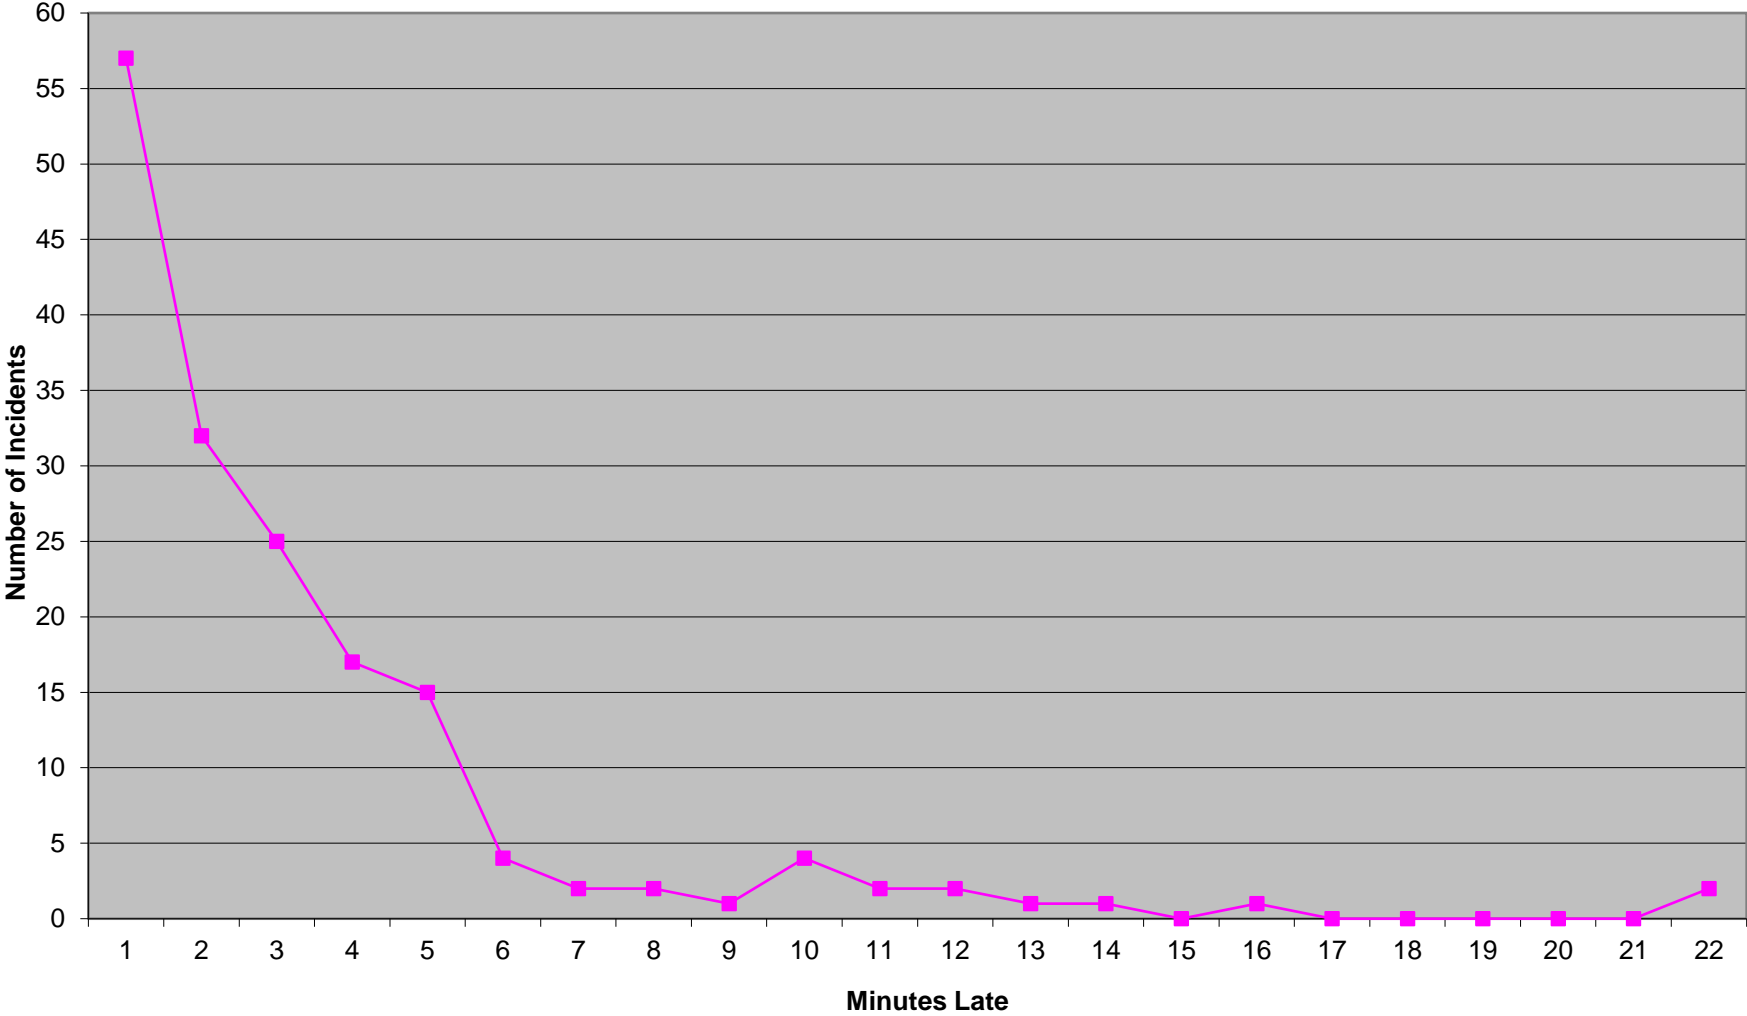

**Eastern Division Priority 1 Late Calls
September 2016**

Western Division Priority 1 Late Calls September 2016

Edmond Priority 1 Late Calls September 2016