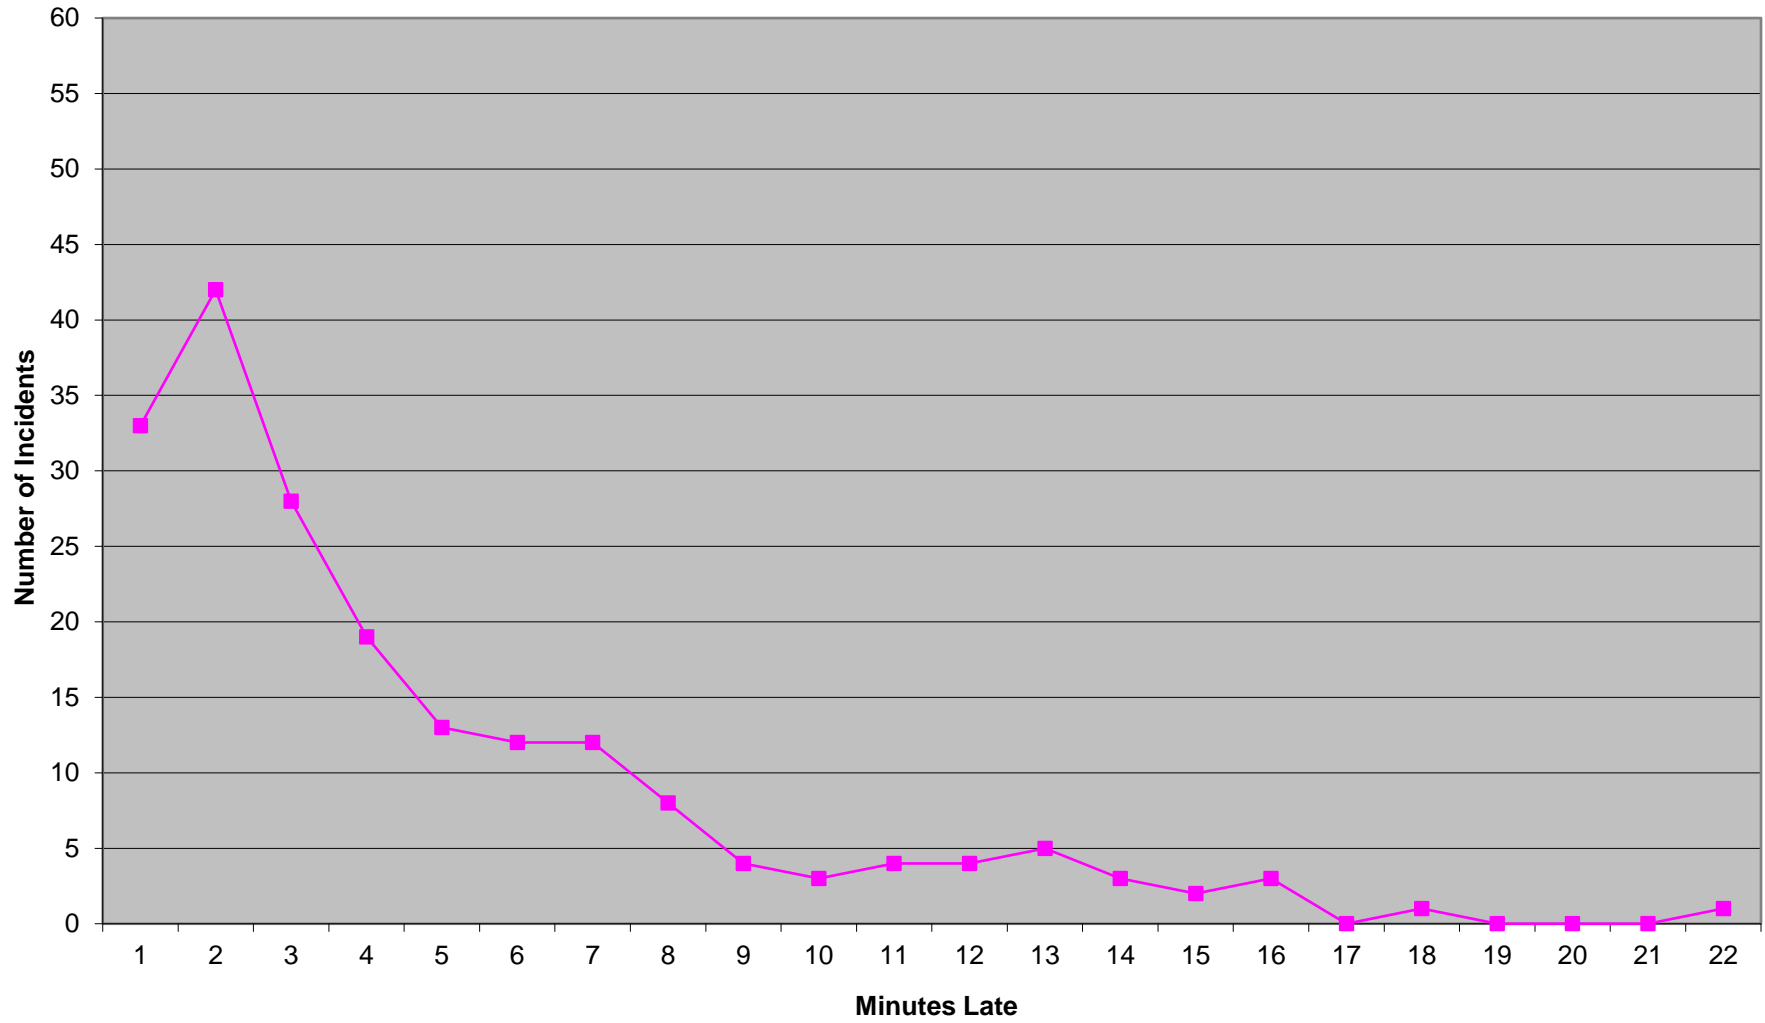

**Eastern Division Priority 1 Late Calls
September 2016**

Western Division Priority 1 Late Calls September 2016

Edmond Priority 1 Late Calls September 2016